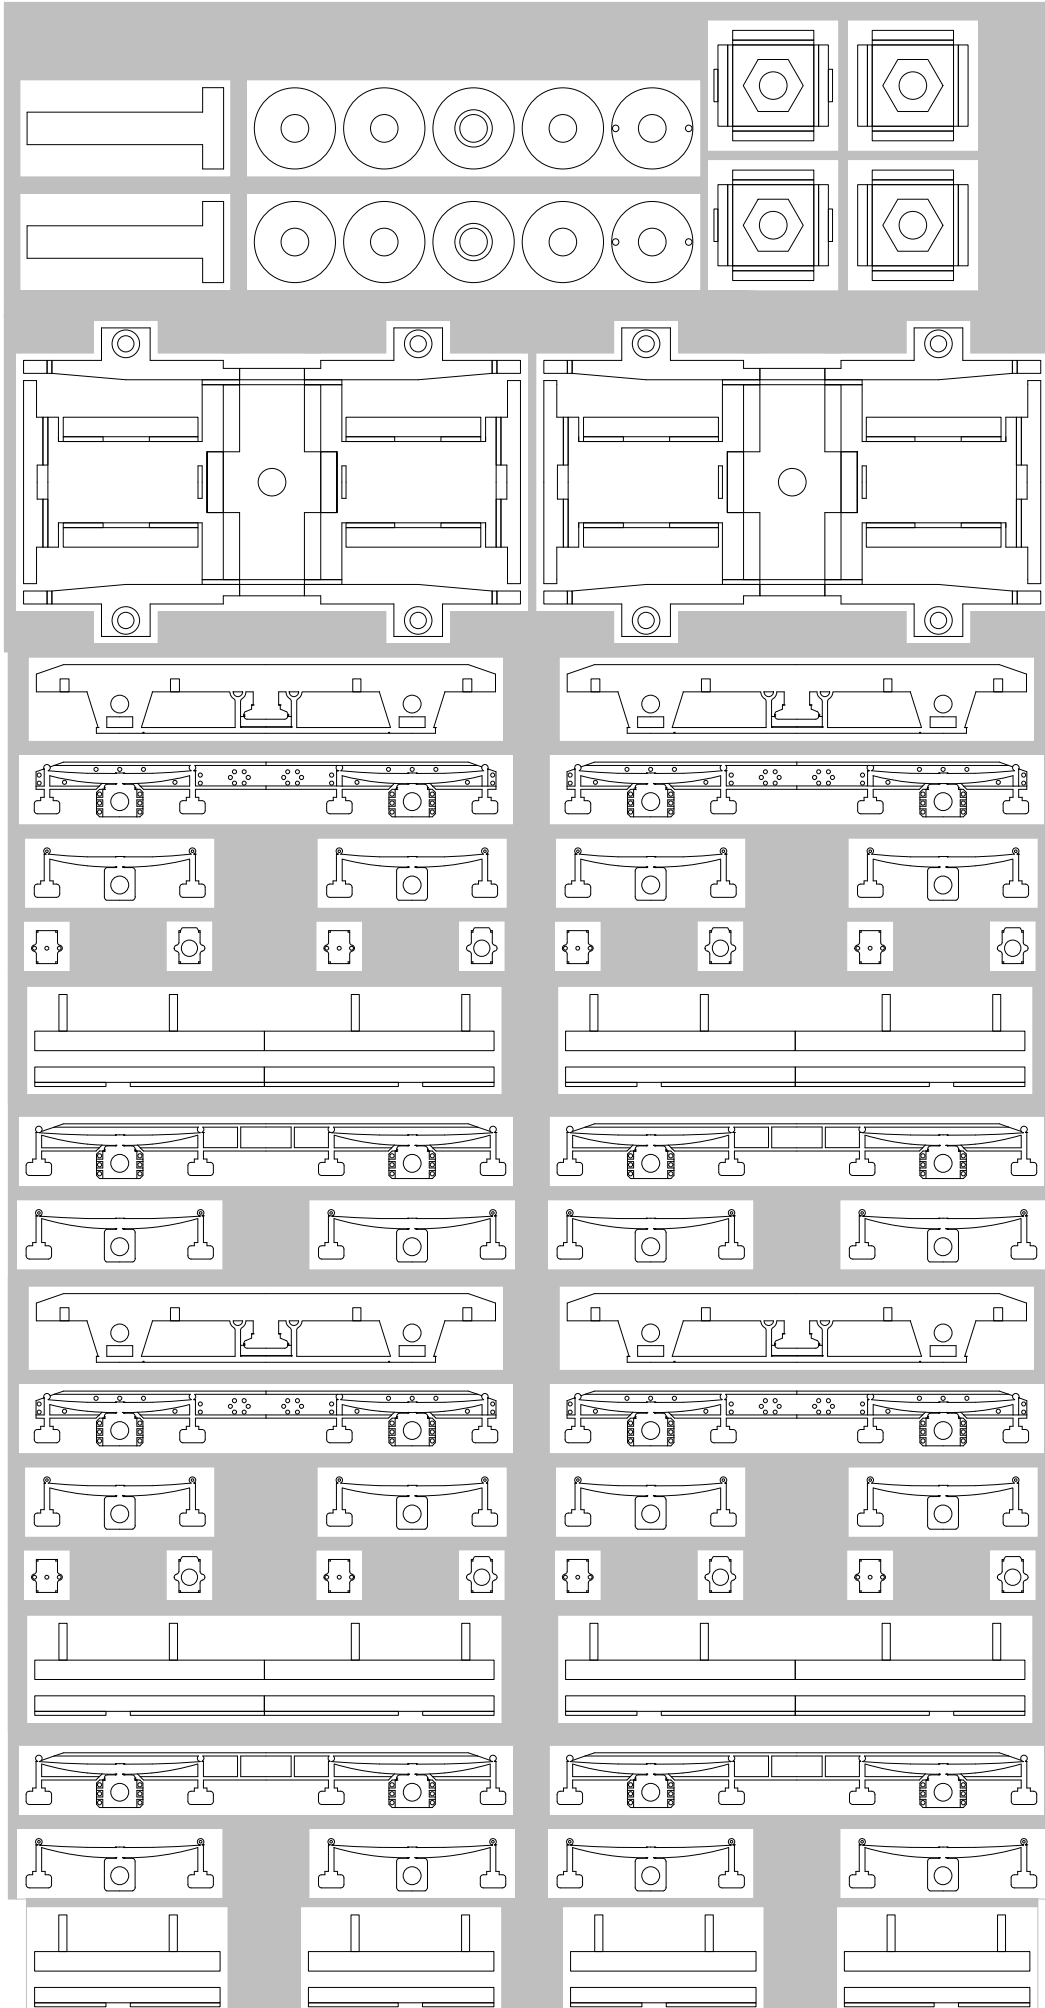

# LMS 9' coach bogie

DG Coupling mounts

Spacing washers

Bogie bolster mounts

**Bogie stretcher**

**Inner Side**

**Outer side (rivetted)**

**Springs (rivetted)**

**Axleboxes**

**Full length footboards**

**Outer side (welded)**

**Springs (welded)**

**Half length footboards**