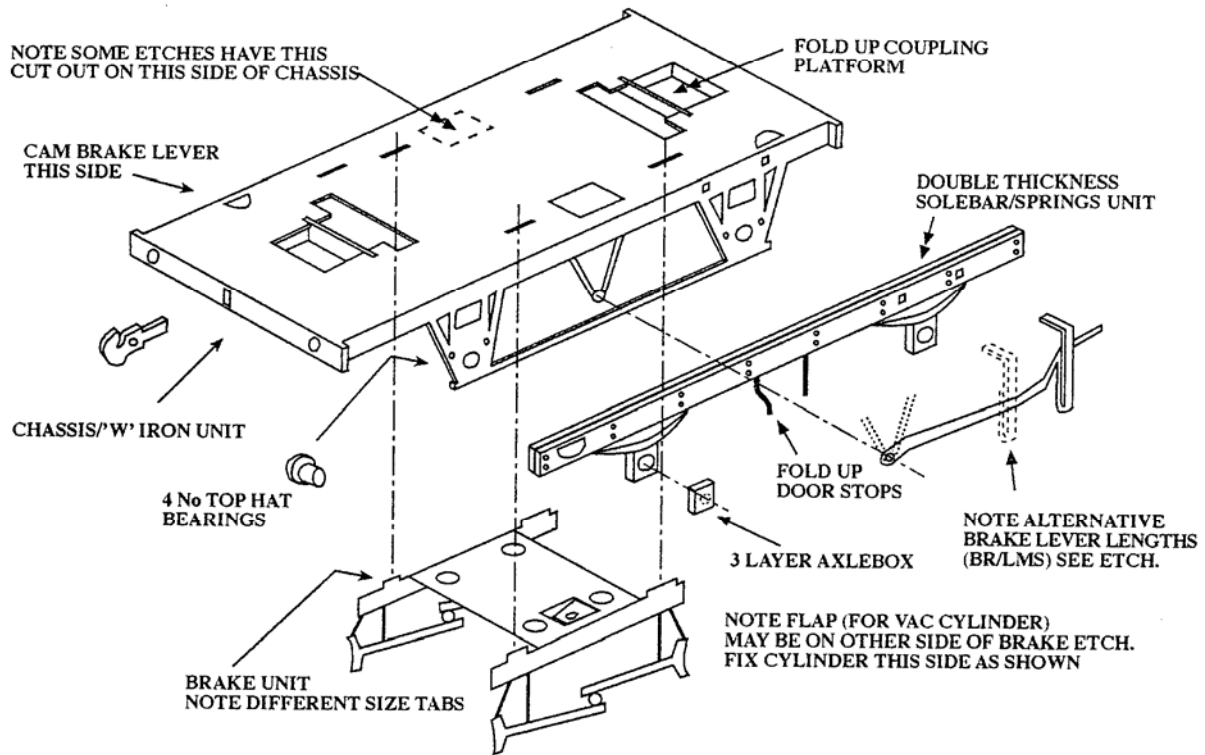

SKETCH OF 11'-0" WHEELBASE CATTLE WAGON CHASSIS

2MM SCALE ASSOCIATION PART No 2-352

SKETCH OF 11'-0" WHEELBASE CATTLE WAGON CHASSIS

2MM SCALE ASSOCIATION PART No 2-352