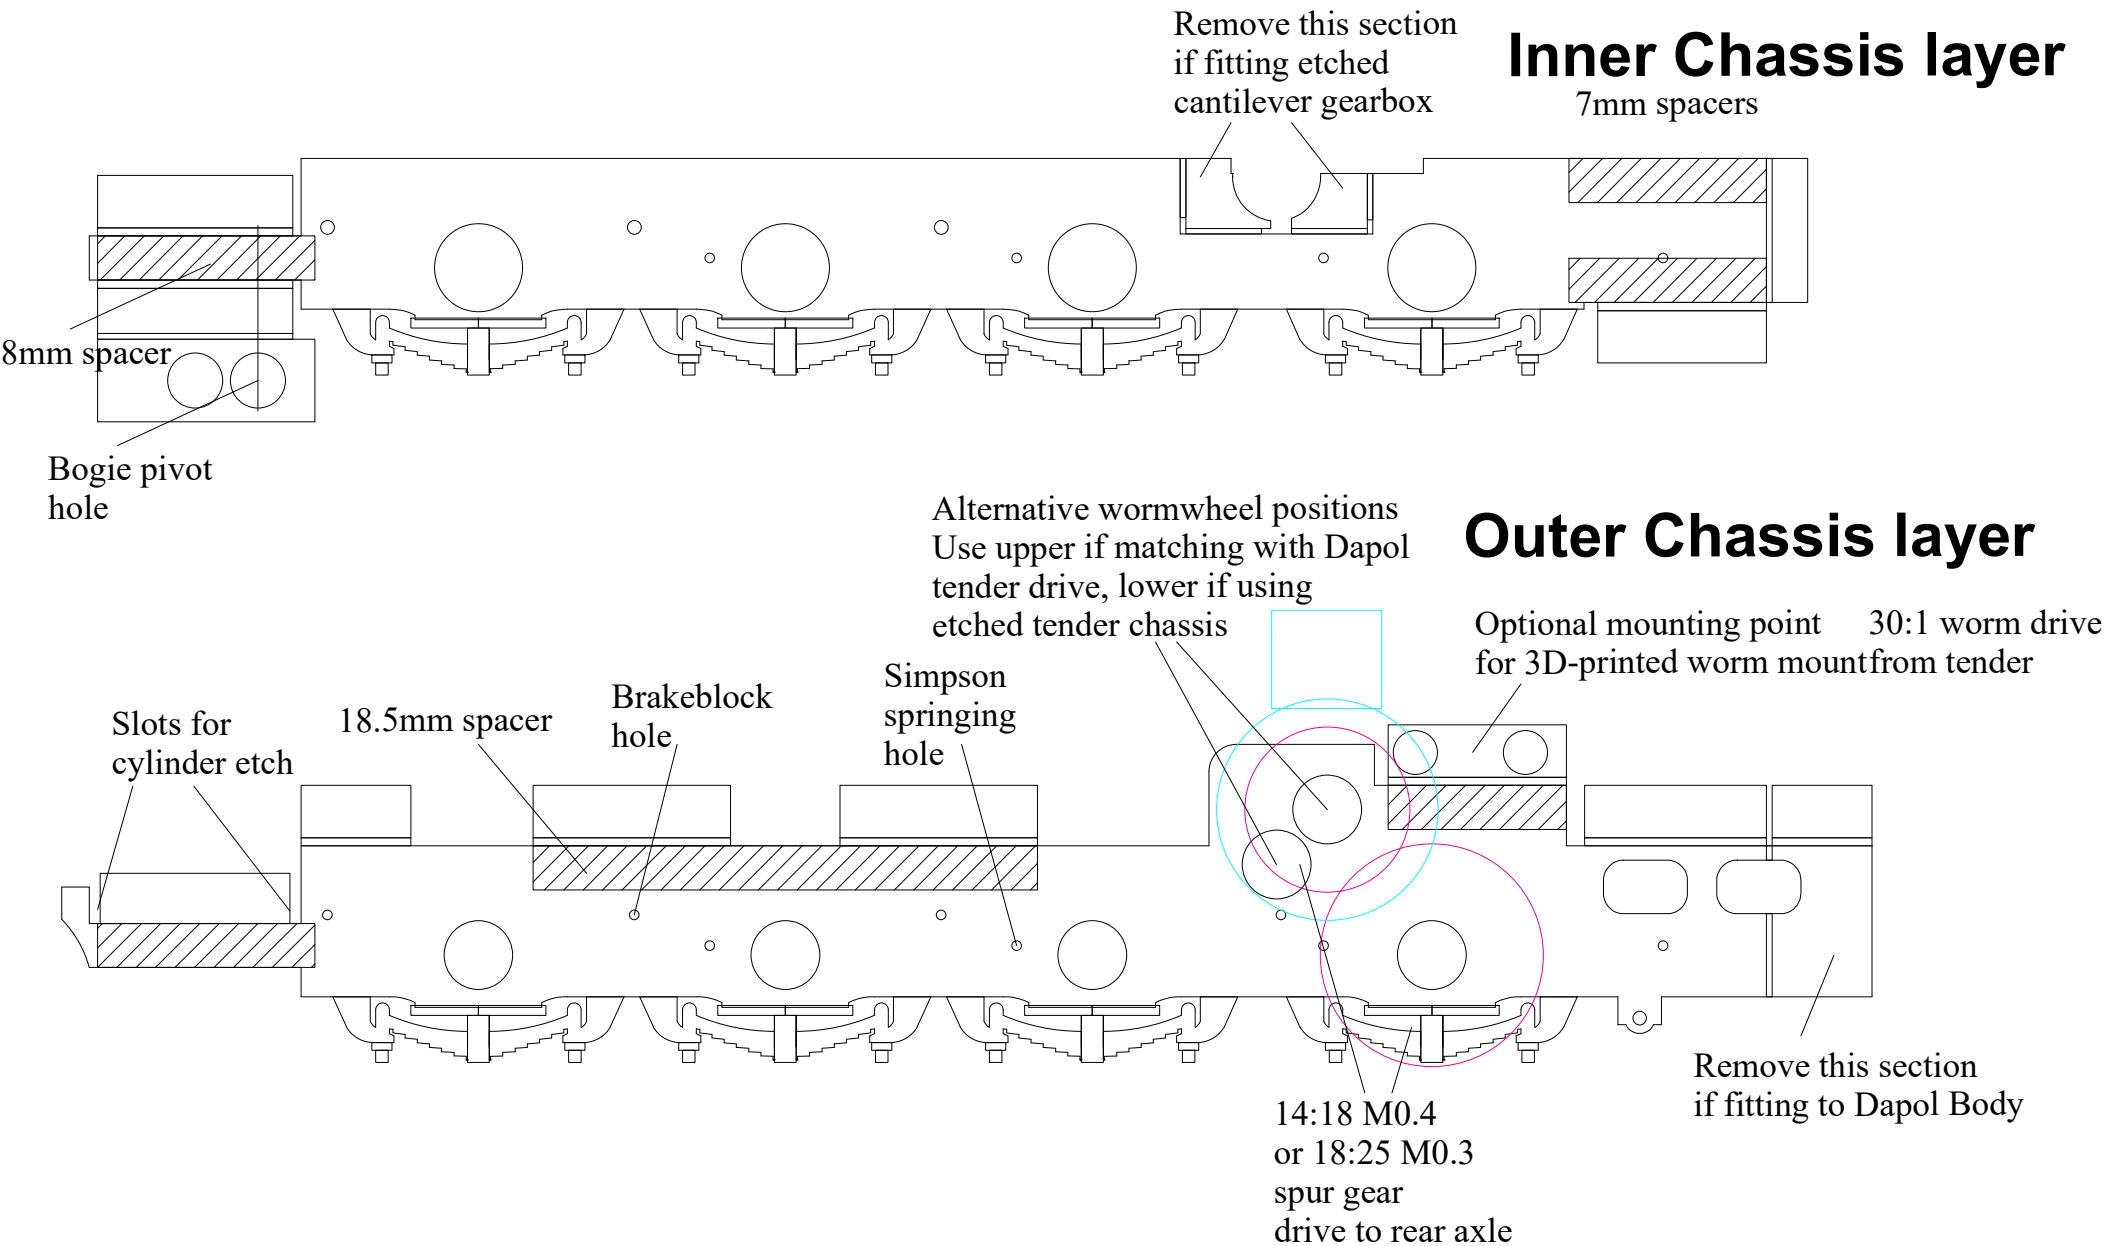

# GWR 28XX Dapol replacement chassis arrangement

# GWR 28XX Dapol replacement chassis parts