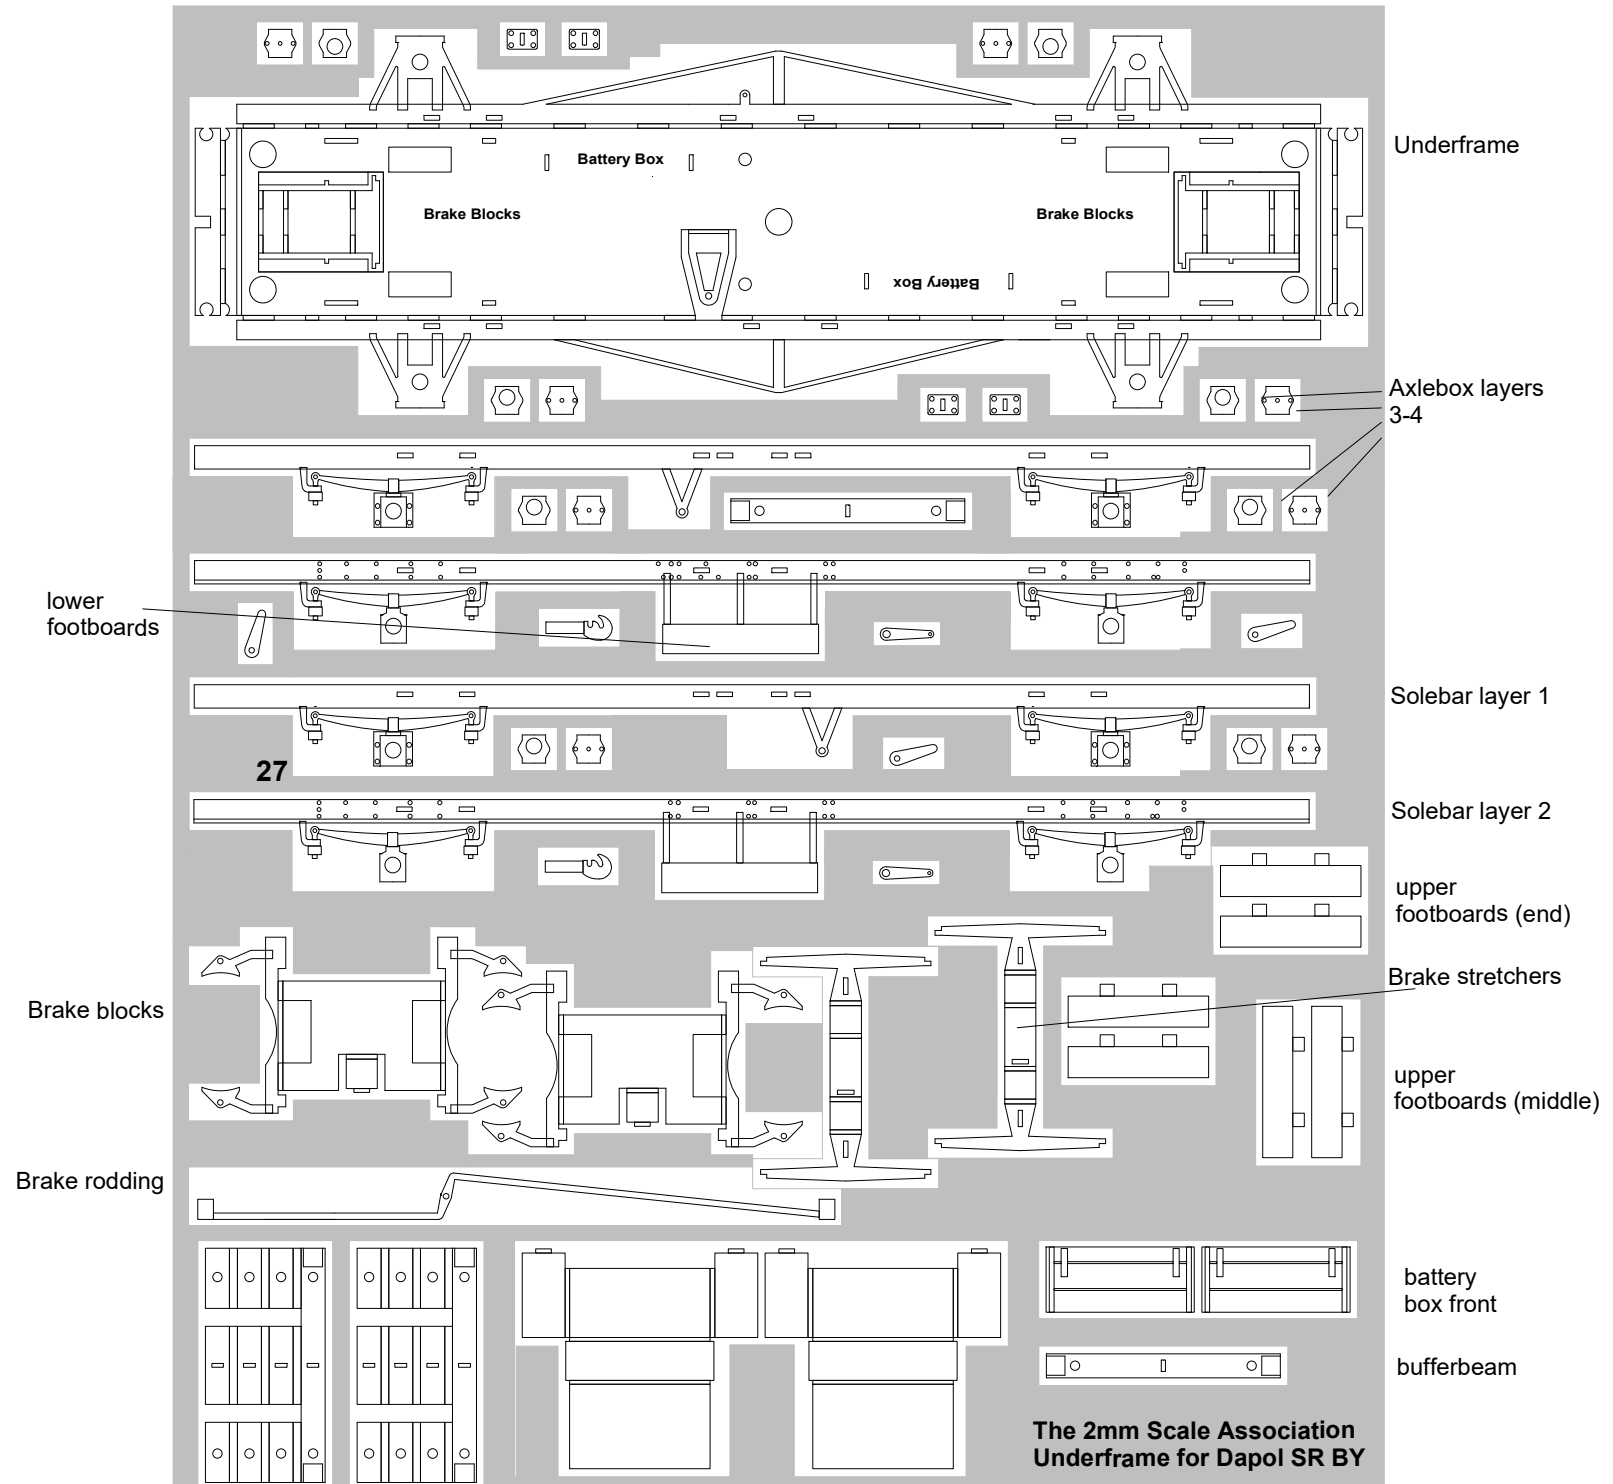

# Dapol/Chivers SR BY replacement underframe

The 2mm Scale Association  
Underframe for Dapol SR BY

bufferbeam

battery  
box carcass