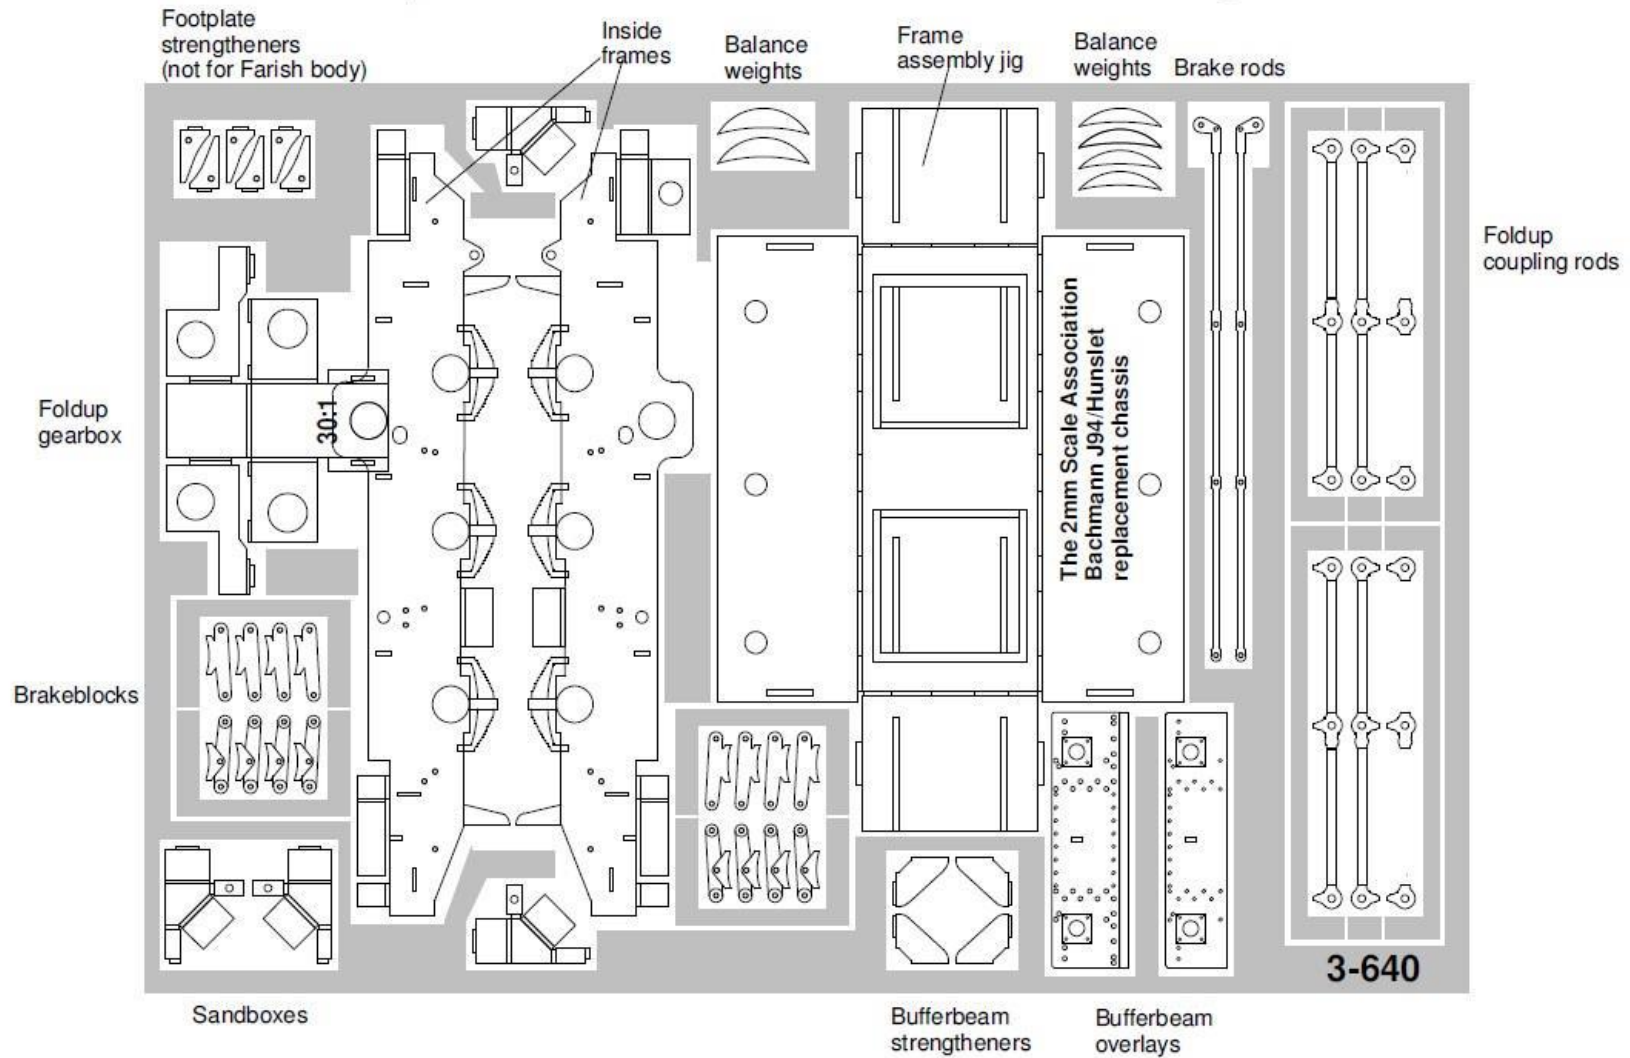

Farish etched replacement Hunslet Austerity/J94 chassis etch

Farish etched replacement Austerity/J94 chassis arrangement